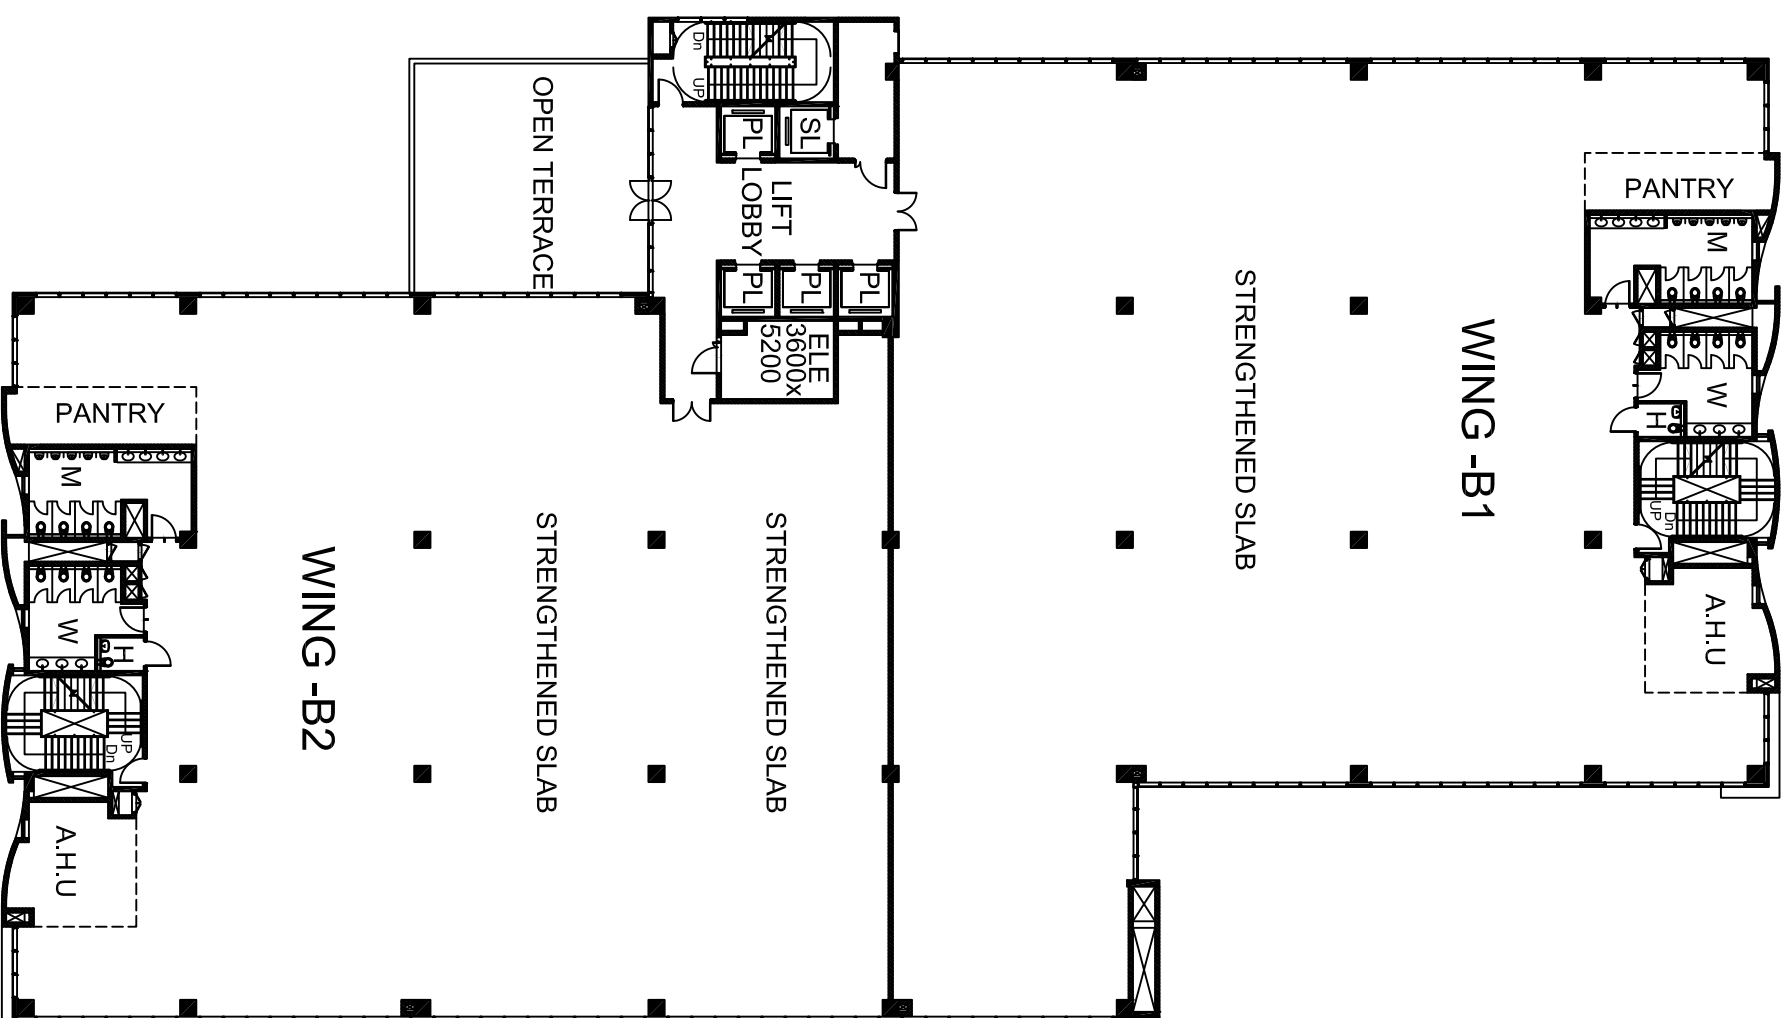

FLOOR	SALEABLE AREA
	Sq Ft
WING-B1	18800
WING-B2	16600

MANTRI COMMERCIO

SECOND FLOOR PLAN
TOWER-B